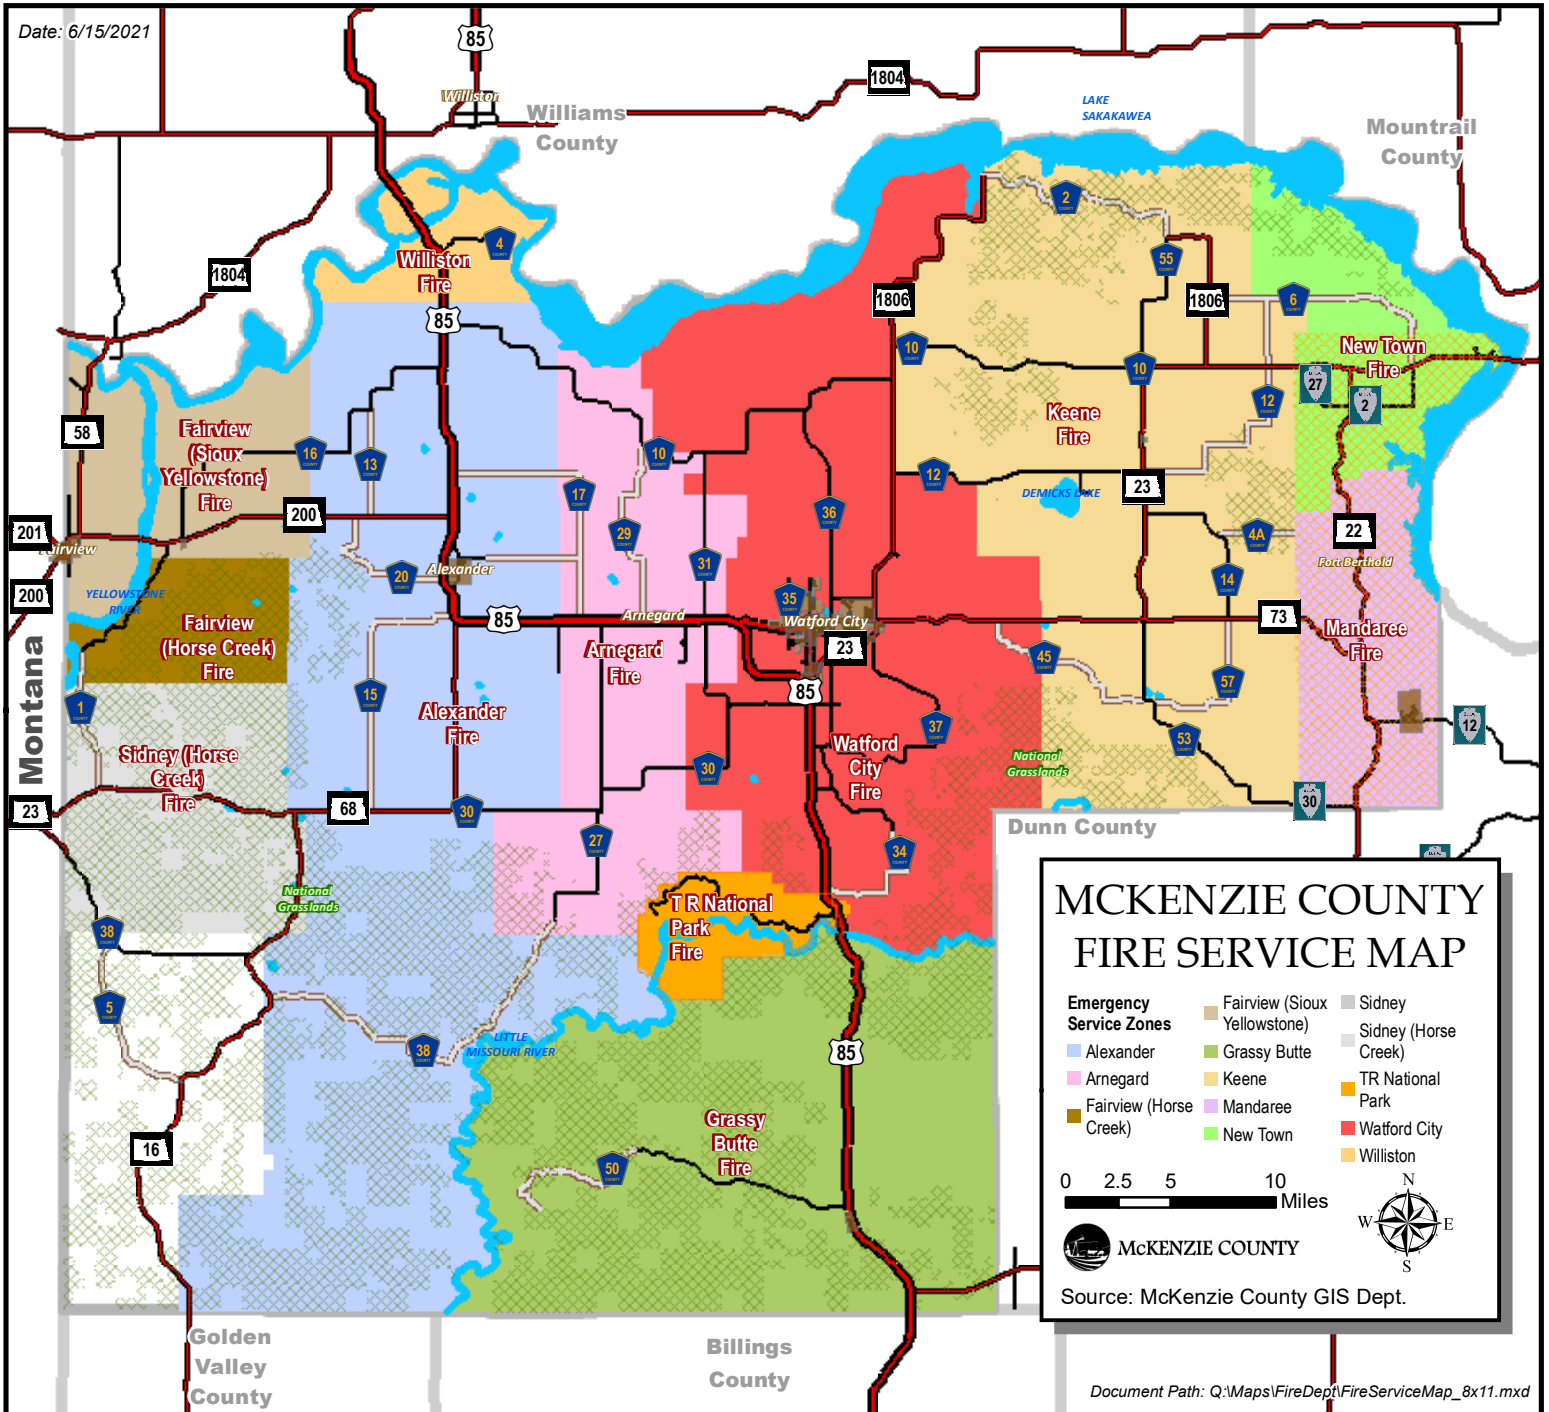

Date: 6/15/2021

MCKENZIE COUNTY FIRE SERVICE MAP

- | | | |
|--------------------------------|------------------------------|----------------------|
| Emergency Service Zones | Fairview (Sioux Yellowstone) | Sidney (Horse Creek) |
| Alexander | Grassy Butte | TR National Park |
| Arnegard | Keene | Watford City |
| Fairview (Horse Creek) | Mandaree | Williston |
| | New Town | |

0 2.5 5 10 Miles

Source: McKenzie County GIS Dept.